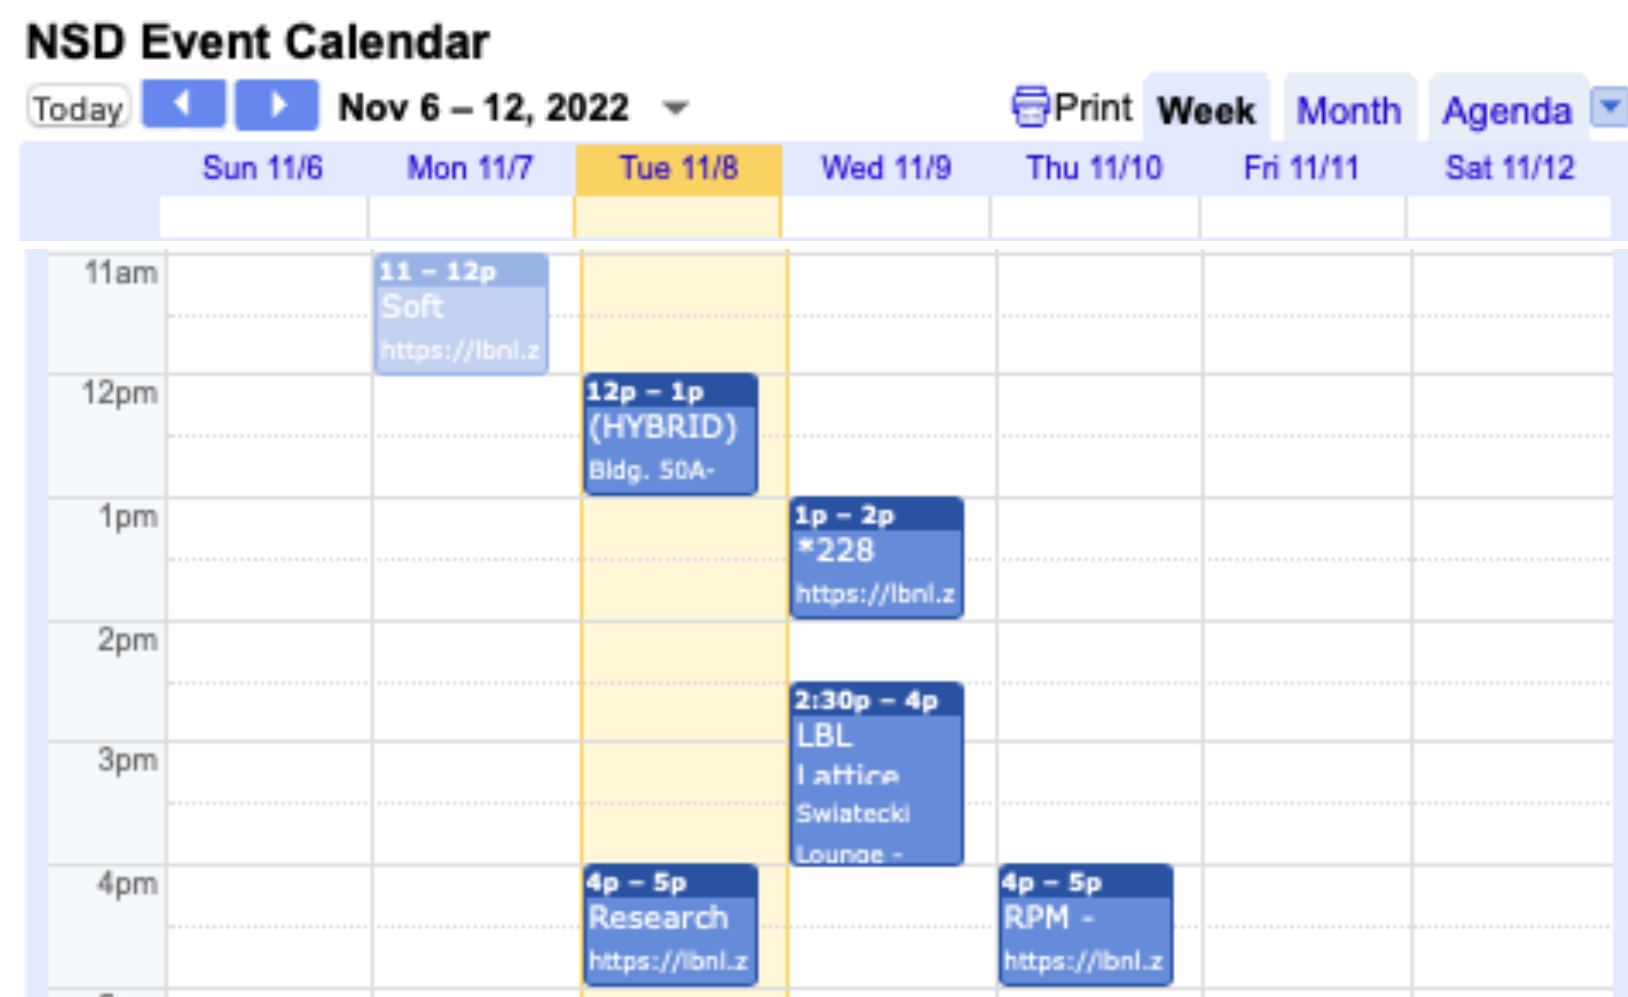

Upcoming Events

NSD Events, Colloquia and Seminars

[NSD Events Page](https://www-nsd.lbl.gov/2021/02/11/nsd-seminars/)

<https://www-nsd.lbl.gov/2021/02/11/nsd-seminars/>

[IDEA Events Calendar](https://diversity.lbl.gov/calendar/)

<https://diversity.lbl.gov/calendar/>

Filter events at NSD Events Page for what you'd like to see

Typical Schedule

☐ Soft Hadron Group
Mon. 11-12

☐ HIT
Tues. 3:30-4:30pm

☐ INPA
Fri. 12:00 - 1:00pm

☐ RPM
Tues./Thur. 4-5pm

☐ Nuclear Theory
Wed. 1-2pm

☐ NSD Colloquium
1st/2nd Wed. 3:30pm

Typical DEI (IDEA) Schedule

☐ Wellness in the New Normal
(stress handling strategies)
(every other) Tues. 12:15pm

☐ Support for Parents and Caregivers
of Children
1st Tues./Month 11:00 - 12:00
4th → 2nd Wed./Month 11:00 - 12:00

☐ Caregiver Connect Support Group -
elders and/or dependent adults
3rd Fri./Month 11:00 - 12:00