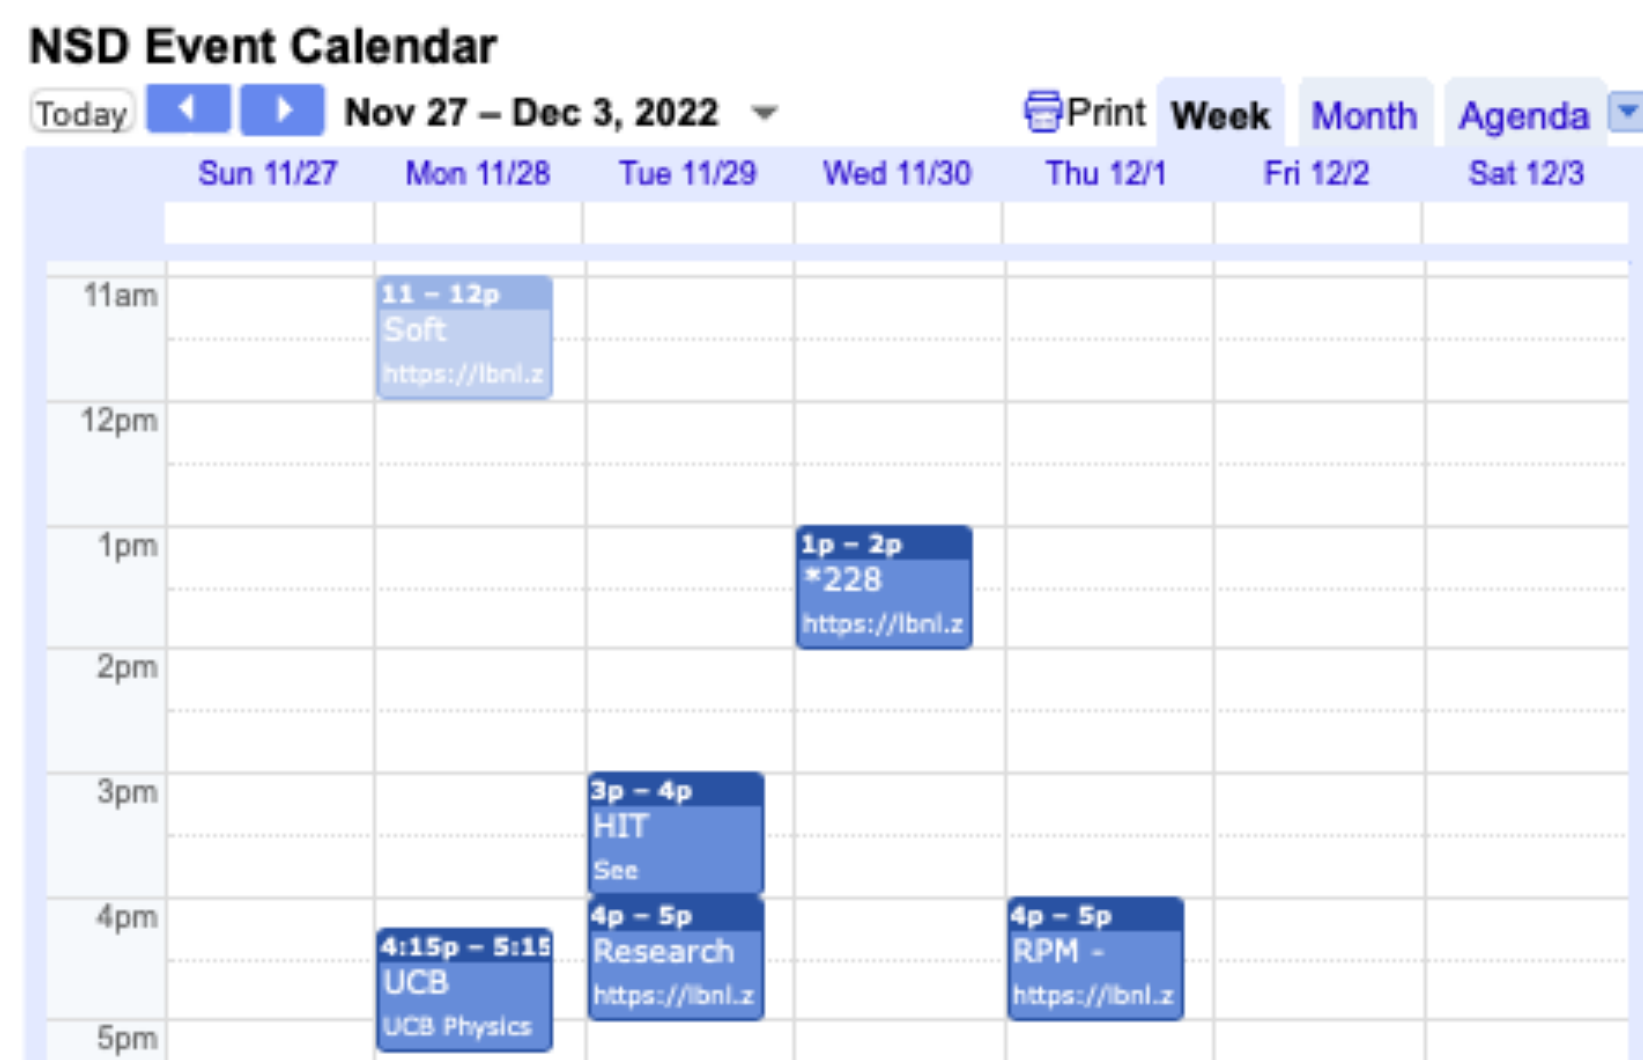

Upcoming Events

NSD Events, Colloquia and Seminars

[NSD Events Page](https://www-nsd.lbl.gov/2021/02/11/nsd-seminars/)

<https://www-nsd.lbl.gov/2021/02/11/nsd-seminars/>

[IDEA Events Calendar](https://diversity.lbl.gov/calendar/)

<https://diversity.lbl.gov/calendar/>

Filter events at NSD Events Page for what you'd like to see

Typical Schedule

☐ Soft Hadron Group
Mon. 11-12

☐ HIT
Tues. 3:30-4:30pm

☐ INPA
Fri. 12:00 - 1:00pm

☐ RPM
Tues./Thur. 4-5pm

☐ Nuclear Theory
Wed. 1-2pm

☐ NSD Colloquium
1st/2nd Wed. 3:30pm

Typical DEI (IDEA) Schedule

☐ Wellness in the New Normal
(stress handling strategies)
(every other) Tues. 12:15pm

☐ Support for Parents and Caregivers
of Children
1st Tues./Month 11:00 - 12:00
4th → 2nd Wed./Month 11:00 - 12:00

☐ Caregiver Connect Support Group -
elders and/or dependent adults
3rd Fri./Month 11:00 - 12:00