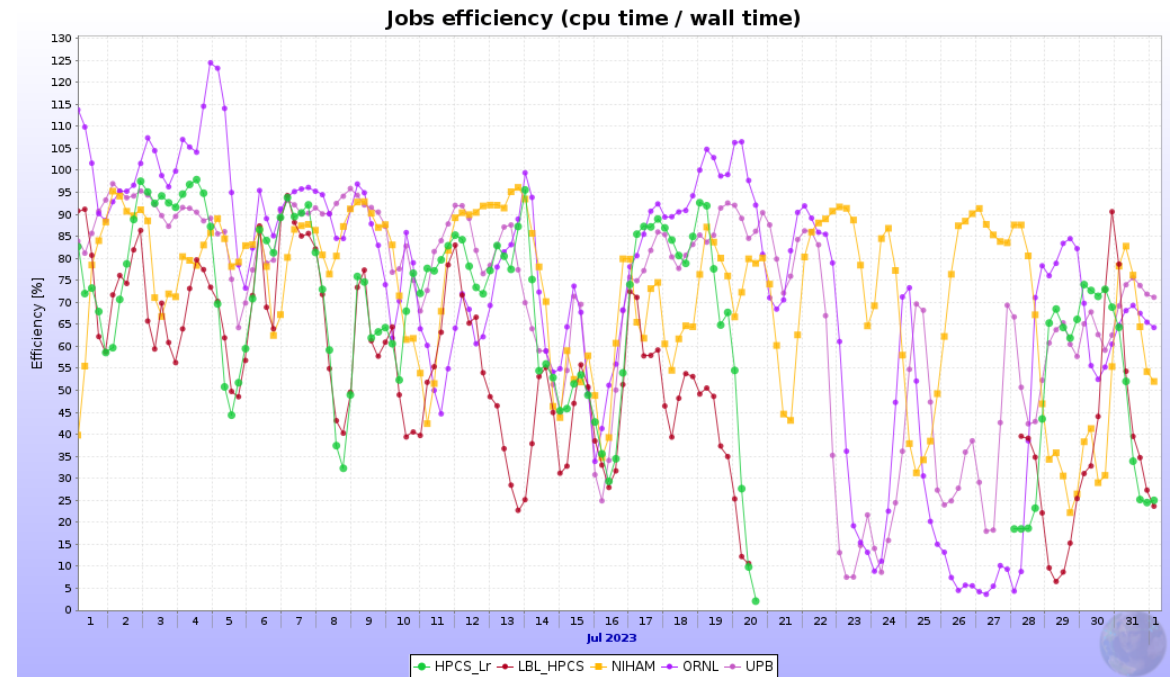

- Low job availability in general because we kept TTL to 12 hours
- Wanted to move jobs to the shared account

CPU Efficiency

Target Efficiency is ~80%

Jobs efficiency (cpu time / wall time)

	Series	Last value	Min	Avg	Max
1.	HPCS_Lr	24.98	0	67.17	107.4
2.	LBL_HPCS	23.65	0	54.08	100.2
3.	NIHAM	52	0	72.04	119
4.	ORNL	64.27	0.084	71.74	147.4
5.	UPB	71.15	0	70.01	100.2
Total		47.21		67.01	

Average Job Mix [LBL_HPCS]

Train	56%
SIM	27%
Other	17%
Hyperloop	0%
DAQ	0%

Average Job Mix [ORNL]

Train	51%
SIM	37%
Hyperloop	7%
Other	6%
DAQ	0%

Average Job Mix [Perlmutter]

SIM	93%
Train	7%
Other	0%
Hyperloop	0%
DAQ	0%