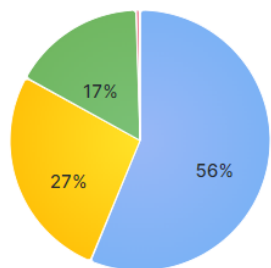

- Low job availability in general because we kept TTL to 12 hours
- Wanted to move jobs to the shared account

CPU Efficiency

Target Efficiency is ~80%

Jobs efficiency (cpu time / wall time)

	Series	Last value	Min	Avg	Max
1.	HPCS_Lr	24.98	0	67.17	107.4
2.	LBL_HPCS	23.65	0	54.08	100.2
3.	NIHAM	52	0	72.04	119
4.	ORNL	64.27	0.084	71.74	147.4
5.	UPB	71.15	0	70.01	100.2
Total		47.21		67.01	

Average Job Mix [LBL_HPCS]

Train	56%
SIM	27%
Other	17%
Hyperloop	0%
DAQ	0%

Average Job Mix [ORNL]

Train	51%
SIM	37%
Hyperloop	7%
Other	6%
DAQ	0%

Average Job Mix [Perlmutter]

SIM	93%
Train	7%
Other	0%
Hyperloop	0%
DAQ	0%