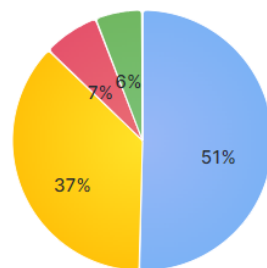

- Low job availability in general because we kept TTL to 12 hours
- Wanted to move jobs to the shared account

CPU Efficiency

Target Efficiency is ~80%

Jobs efficiency (cpu time / wall time)

	Series	Last value	Min	Avg	Max
1.	HPCS_Lr	24.98	0	67.17	107.4
2.	LBL_HPCS	23.65	0	54.08	100.2
3.	NIHAM	52	0	72.04	119
4.	ORNL	64.27	0.084	71.74	147.4
5.	UPB	71.15	0	70.01	100.2
Total		47.21		67.01	

Average Job Mix [LBL_HPCS]

Train	56%
SIM	27%
Other	17%
Hyperloop	0%
DAQ	0%

Average Job Mix [ORNL]

Train	51%
SIM	37%
Hyperloop	7%
Other	6%
DAQ	0%

Average Job Mix [Perlmutter]

SIM	93%
Train	7%
Other	0%
Hyperloop	0%
DAQ	0%