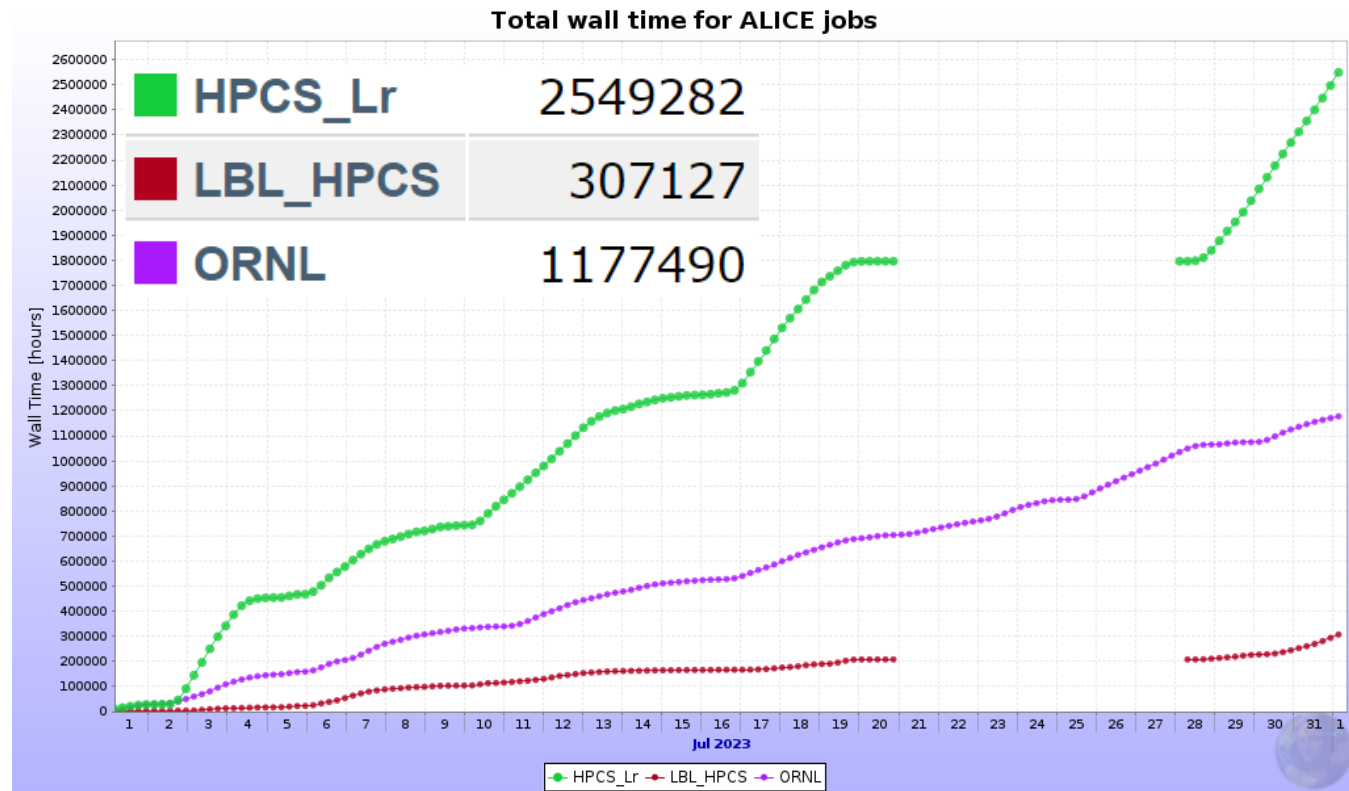

- Low job availability in general because we kept TTL to 12 hours
- Wanted to move jobs to the shared account

CPU Efficiency

Target Efficiency is ~80%

Jobs efficiency (cpu time / wall time)

	Series	Last value	Min	Avg	Max
1.	HPCS_Lr	24.98	0	67.17	107.4
2.	LBL_HPCS	23.65	0	54.08	100.2
3.	NIHAM	52	0	72.04	119
4.	ORNL	64.27	0.084	71.74	147.4
5.	UPB	71.15	0	70.01	100.2
Total		47.21		67.01	

Average Job Mix [LBL_HPCS]

Train	56%
SIM	27%
Other	17%
Hyperloop	0%
DAQ	0%

Average Job Mix [ORNL]

Train	51%
SIM	37%
Hyperloop	7%
Other	6%
DAQ	0%

Average Job Mix [Perlmutter]

SIM	93%
Train	7%
Other	0%
Hyperloop	0%
DAQ	0%

Average Job Mix [HPCS_Lr]

Train	52%
SIM	48%
Hyperloop	0%
Other	0%
DAQ	0%

CPU Obligations		kHS06
ALICE-USA		94
LBNL HPCS T2		47
ORNL T2		47

T2 Site	Monalisa (khr)	WLCG (khr)	%diff
HPCS_Lr	2549.30	4432.80	35.56
LBNL	307.10		
ORNL	1177.50	2537.60	53.60
Total	4,033.90	6,970.40	42.13

T2 Site and HPCS_Lr	CPU/Core [HS06/Core]	ALICE-USA Obligation [MHS06 x hr]	CPU Delivered [MHS06 x hr] (ML reporter)	CPU Delivered [MHS06 x hr] (WLCG reporter)	Delivered per Obligation [%] (ML reported)	Delivered per Obligation [%] (WLCG reported)
HPCS_Lr	12.0	34.97	30.59	53.19	87.5	152.1
LBNL	16.7		5.13		14.7	
ORNL	11.5	33.42	13.54	29.18	40.5	87.3
Total		68.39	49.26	82.38	72.04%	120.46%