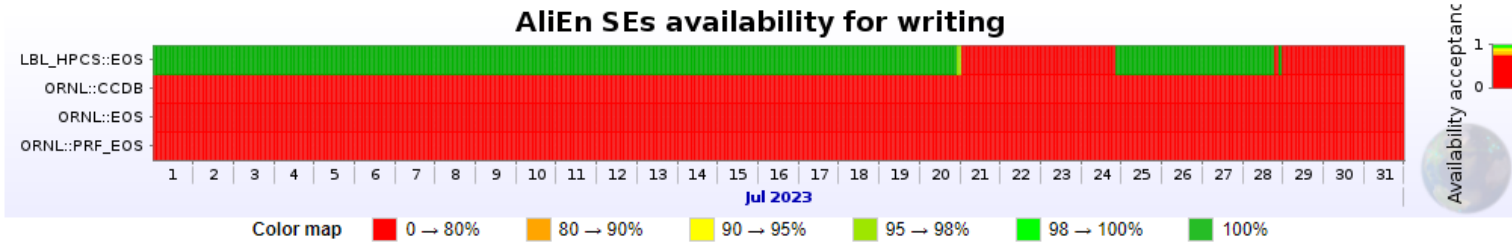

AliEn SEs availability for writing

Statistics						
Link name	Data		Individual results of writing tests			Overall Availability
	Starts	Ends	Successful	Failed	Success ratio	
LBL_HPCS::EOS	30 Jun 2023 23:10	31 Jul 2023 23:26	585	162	78.31%	78.35%
ORNL::CCDB	30 Jun 2023 23:58	31 Jul 2023 23:11	747	1	99.87%	99.87%
ORNL::EOS	30 Jun 2023 23:10	31 Jul 2023 23:23	743	2	99.73%	99.74%
ORNL::PRF_EOS	30 Jun 2023 23:58	31 Jul 2023 23:11	748	0	100%	100%

Storage-provided information

SE Name	Size	Used	Free	Usage	Version	EOS Version
1. LBL_HPCS - EOS	3.941 PB	2.178 PB	1.763 PB	55.26%	Xrootd v4.12.8	4.8.101
2. ORNL - CCDB	-	-	-	-		
3. ORNL - EOS	4.957 PB	1.259 PB	3.699 PB	25.39%	Xrootd v5.5.5	5.1.27
4. ORNL - PRF_EOS	807.7 TB	240.4 TB	567.3 TB	29.76%		5.1.14
Total	9.687 PB	3.671 PB	6.016 PB			

Using IPv6 Only

Statistics

Link name	Data		Individual results of reading tests			Overall
	Starts	Ends	Successful	Failed	Success ratio	Availability
LBL_HPCS::EOS	30 Jun 2023 23:10	31 Jul 2023 23:29	574	170	77.15%	77.16%
ORNL::CCDB	01 Jul 2023 00:00	31 Jul 2023 23:14	0	748	0%	0%
ORNL::EOS	30 Jun 2023 23:13	31 Jul 2023 23:26	0	744	0%	0%
ORNL::PRF_EOS	01 Jul 2023 00:01	31 Jul 2023 23:14	0	747	0%	0%