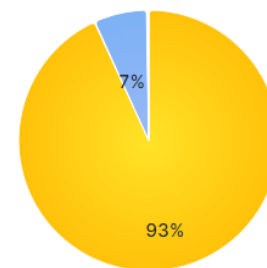

Average Job Mix [LBL_HPCS]

Train	56%
SIM	27%
Other	17%
Hyperloop	0%
DAQ	0%

Average Job Mix [ORNL]

Train	51%
SIM	37%
Hyperloop	7%
Other	6%
DAQ	0%

Average Job Mix [Perlmutter]

SIM	93%
Train	7%
Other	0%
Hyperloop	0%
DAQ	0%

Average Job Mix [HPCS_Lr]

Train	52%
SIM	48%
Hyperloop	0%
Other	0%
DAQ	0%

CPU Obligations		kHS06
ALICE-USA		94
LBNL HPCS T2		47
ORNL T2		47

T2 Site	Monalisa (khr)	WLCG (khr)	%diff
HPCS_Lr	2549.30	4432.80	35.56
LBNL	307.10		
ORNL	1177.50	2537.60	53.60
Total	4,033.90	6,970.40	42.13