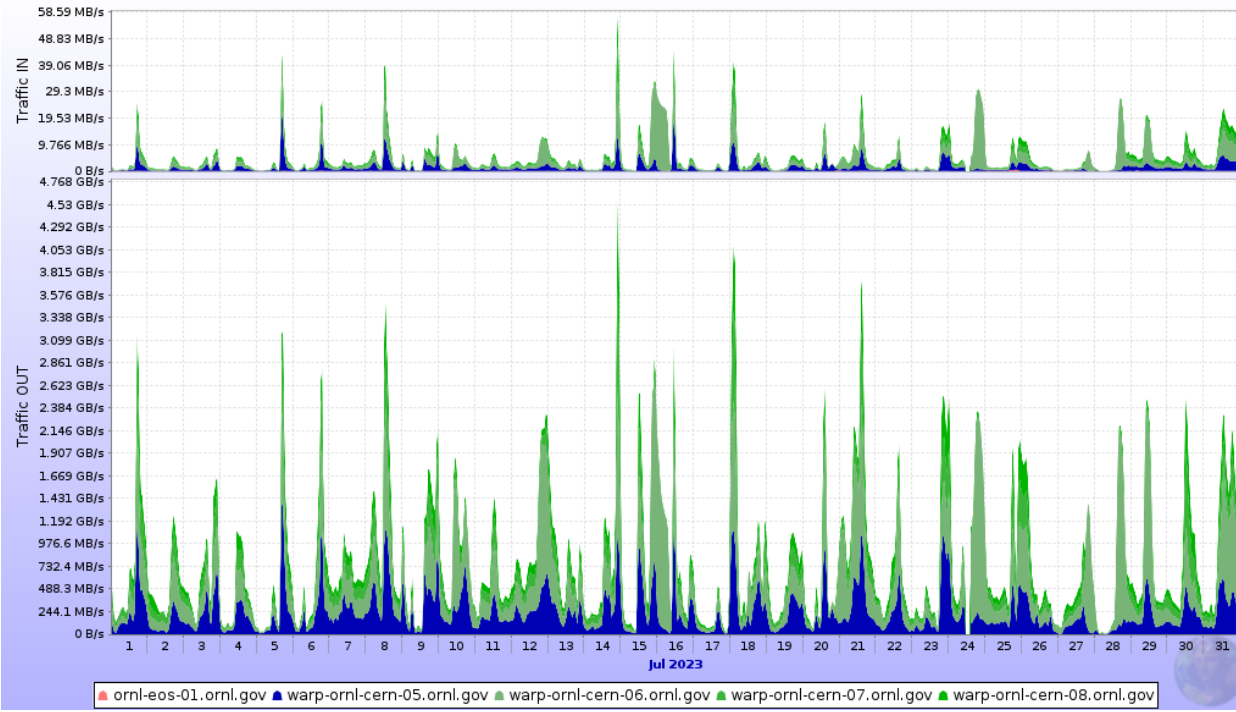

Network Traffic at LBL and ORNL

Network traffic on ALICE::ORNL::EOS