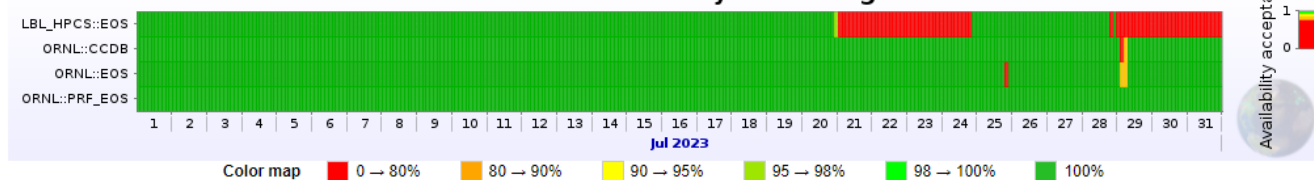

T2 Site and HPCS_Lr	CPU/Core [HS06/Core]	ALICE-USA Obligation [MHS06 x hr]	CPU Delivered [MHS06 x hr] (ML reporter)	CPU Delivered [MHS06 x hr] (WLCG reporter)	Delivered per Obligation [%] (ML reported)	Delivered per Obligation [%] (WLCG reported)
HPCS_Lr	12.0	34.97	30.59	53.19	87.5	152.1
LBNL	16.7		5.13		14.7	
ORNL	11.5	33.42	13.54	29.18	40.5	87.3
Total		68.39	49.26	82.38	72.04%	120.46%

Network Traffic at LBL and ORNL

Network traffic on ALICE::ORNL::EOS

Network traffic on ALICE::LBL_HPCS::EOS

AliEn SEs availability for reading

Statistics						
Link name	Data		Individual results of reading tests			Overall Availability
	Starts	Ends	Successful	Failed	Success ratio	
LBL_HPCS::EOS	30 Jun 2023 23:10	31 Jul 2023 23:26	585	161	78.42%	78.44%
ORNL::CCDB	30 Jun 2023 23:58	31 Jul 2023 23:11	745	3	99.60%	99.61%
ORNL::EOS	30 Jun 2023 23:10	31 Jul 2023 23:24	742	3	99.60%	99.60%
ORNL::PRF_EOS	30 Jun 2023 23:58	31 Jul 2023 23:12	748	0	100%	100%

AliEn SEs availability for writing

Statistics						
Link name	Data		Individual results of writing tests			Overall Availability
	Starts	Ends	Successful	Failed	Success ratio	
LBL_HPCS::EOS	30 Jun 2023 23:10	31 Jul 2023 23:26	585	162	78.31%	78.35%
ORNL::CCDB	30 Jun 2023 23:58	31 Jul 2023 23:11	747	1	99.87%	99.87%
ORNL::EOS	30 Jun 2023 23:10	31 Jul 2023 23:23	743	2	99.73%	99.74%
ORNL::PRF_EOS	30 Jun 2023 23:58	31 Jul 2023 23:11	748	0	100%	100%

Storage-provided information

SE Name	Size	Used	Free	Usage	Version	EOS Version
1. LBL_HPCS - EOS	3.941 PB	2.178 PB	1.763 PB	55.26%	Xrootd v4.12.8	4.8.101
2. ORNL - CCDB	-	-	-	-		
3. ORNL - EOS	4.957 PB	1.259 PB	3.699 PB	25.39%	Xrootd v5.5.5	5.1.27
4. ORNL - PRF_EOS	807.7 TB	240.4 TB	567.3 TB	29.76%		5.1.14
Total	9.687 PB	3.671 PB	6.016 PB			