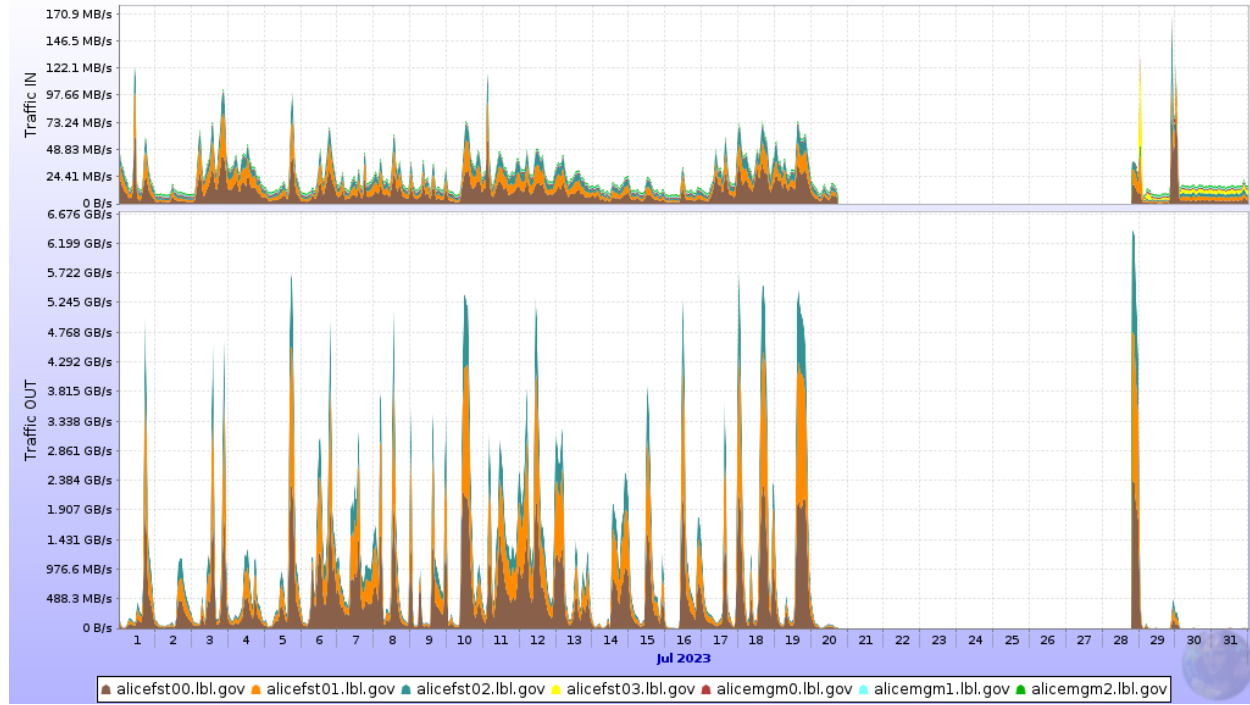

Network traffic on ALICE::LBL_HPCS::EOS