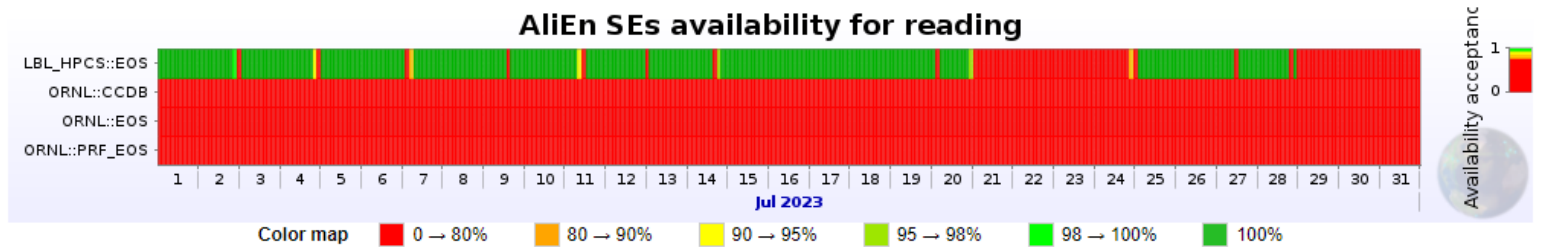

Using IPv6 Only

Statistics

Link name	Data		Individual results of reading tests			Overall
	Starts	Ends	Successful	Failed	Success ratio	Availability
LBL_HPCS::EOS	30 Jun 2023 23:10	31 Jul 2023 23:29	574	170	77.15%	77.16%
ORNL::CCDB	01 Jul 2023 00:00	31 Jul 2023 23:14	0	748	0%	0%
ORNL::EOS	30 Jun 2023 23:13	31 Jul 2023 23:26	0	744	0%	0%
ORNL::PRF_EOS	01 Jul 2023 00:01	31 Jul 2023 23:14	0	747	0%	0%