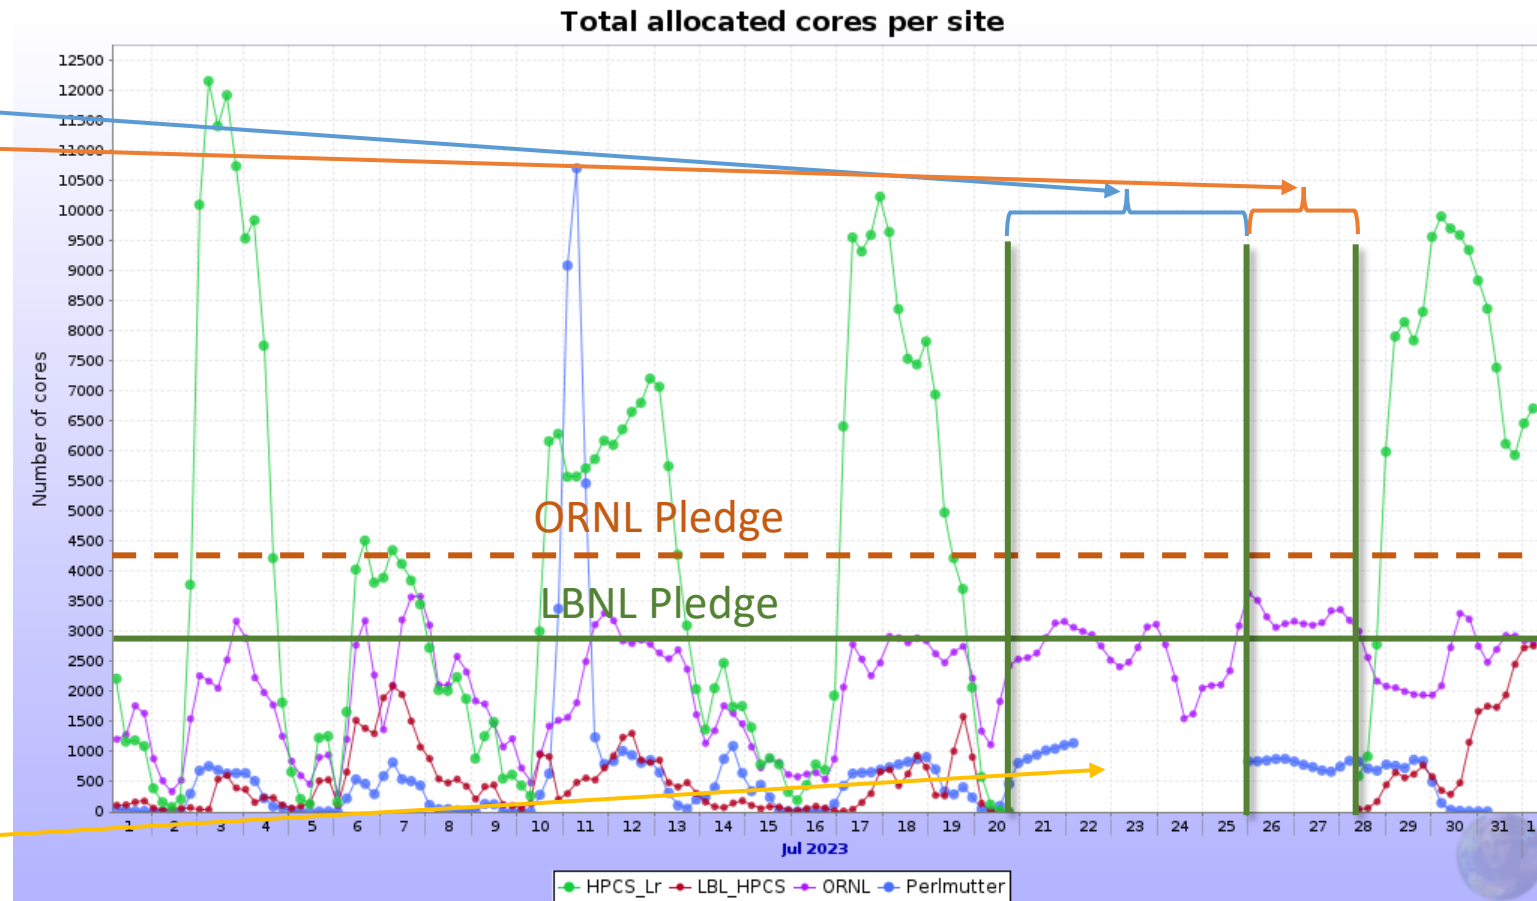

Federation Details

July 2023

Availability Algorithm: @ALICE_CE * @ALICE_VOBOX * all AliEn-SE

Color coding: N/A <30% <60% <90% >=90%

Federation & Sites	Pledge CPU	Pledge Disk	Availability	Reliability	Unknown	Availability History		
						Apr-2023	May-2023	Jun-2023
US-LBNL-ALICE	94300	9800						
LBL_HPCS			64%	64%	14%	92%	100%	100%
ORNL			99%	99%	1%	100%	86%	87%

Job Summary

- LBL-HPCS

- Power work at ITD
- Took some time to bring back voboxes

- ORNL

- Doing well

- Lawrencium

- Doing well
- Looking forward to Ir7 in our pool (at least the STAR nodes pls 😊)

- Perlmutter

- Low job availability in general because we kept TTL to 12 hours
- Wanted to move jobs to the shared account

CPU Efficiency

Target Efficiency is ~80%

Jobs efficiency (cpu time / wall time)

	Series	Last value	Min	Avg	Max
1.	HPCS_Lr	24.98	0	67.17	107.4
2.	LBL_HPCS	23.65	0	54.08	100.2
3.	NIHAM	52	0	72.04	119
4.	ORNL	64.27	0.084	71.74	147.4
5.	UPB	71.15	0	70.01	100.2
Total		47.21		67.01	

Average Job Mix [LBL_HPCS]

Train	56%
SIM	27%
Other	17%
Hyperloop	0%
DAQ	0%

Average Job Mix [ORNL]

Train	51%
SIM	37%
Hyperloop	7%
Other	6%
DAQ	0%

Average Job Mix [Perlmutter]

SIM	93%
Train	7%
Other	0%
Hyperloop	0%
DAQ	0%