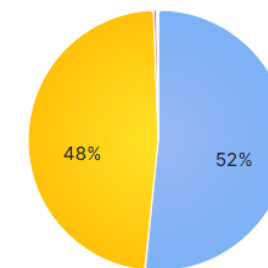

Average Job Mix [LBL_HPCS]

Train	56%
SIM	27%
Other	17%
Hyperloop	0%
DAQ	0%

Average Job Mix [ORNL]

Train	51%
SIM	37%
Hyperloop	7%
Other	6%
DAQ	0%

Average Job Mix [Perlmutter]

SIM	93%
Train	7%
Other	0%
Hyperloop	0%
DAQ	0%

Average Job Mix [HPCS_Lr]

Train	52%
SIM	48%
Hyperloop	0%
Other	0%
DAQ	0%

CPU Obligations		kHS06
ALICE-USA		94
LBNL HPCS T2		47
ORNL T2		47

T2 Site	Monalisa (khr)	WLCG (khr)	%diff
HPCS_Lr	2549.30	4432.80	35.56
LBNL	307.10		
ORNL	1177.50	2537.60	53.60
Total	4,033.90	6,970.40	42.13