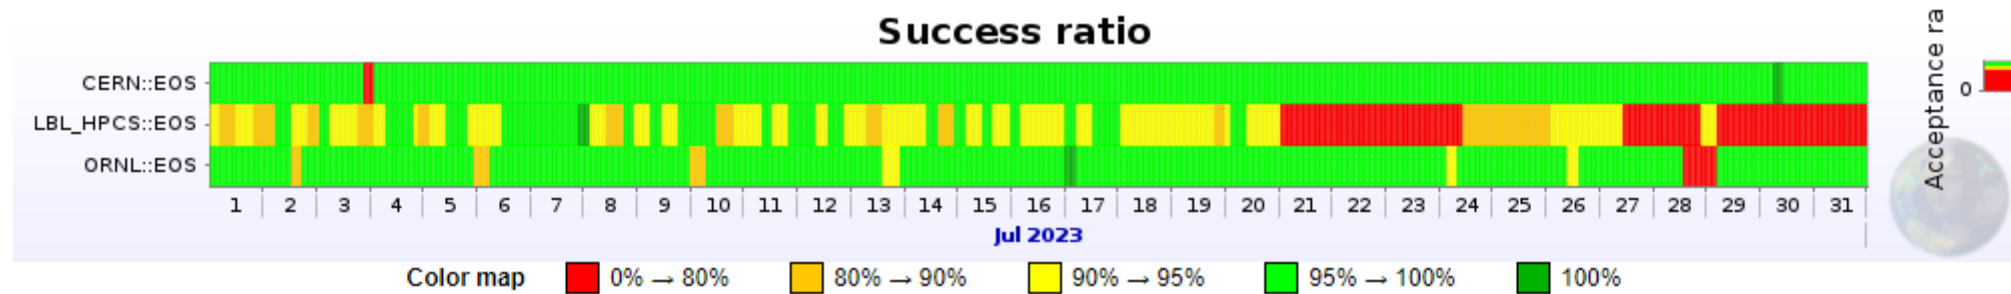

EOS: Success Ratio

Averaged metrics for the selected interval

SE Name	Start	End	Success ratio	Corrupt ratio	Inaccessible ratio	Internal error ratio
CERN::EOS	01 Jul 2023 01:06	31 Jul 2023 17:45	98.88 %	0.62 %	0.47 %	0.04 %
LBL_HPCS::EOS	01 Jul 2023 00:59	31 Jul 2023 23:54	80.11 %	1.36 %	18.53 %	0.00 %
ORNL::EOS	01 Jul 2023 01:01	31 Jul 2023 23:43	98.21 %	0.35 %	1.44 %	0.00 %