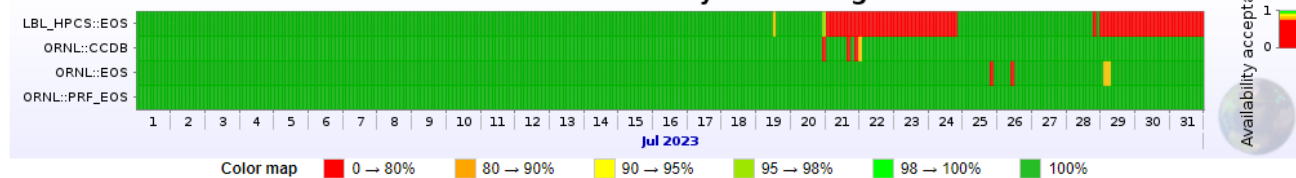

T2 Site and HPCS_Lr	CPU/Core [HS06/Core]	ALICE-USA Obligation [MHS06 x hr]	CPU Delivered [MHS06 x hr] (ML reporter)	CPU Delivered [MHS06 x hr] (WLCG reporter)	Delivered per Obligation [%] (ML reported)	Delivered per Obligation [%] (WLCG reported)
HPCS_Lr	12.0	34.97	30.59	53.19	87.5	152.1
LBNL	16.7		5.13		14.7	
ORNL	11.5	33.42	13.54	29.18	40.5	87.3
Total		68.39	49.26	82.38	72.04%	120.46%

Network Traffic at LBL and ORNL

Network traffic on ALICE::ORNL::EOS

Network traffic on ALICE::LBL_HPCS::EOS

AliEn SEs availability for reading

Statistics						
Link name	Data		Individual results of reading tests			Overall Availability
	Starts	Ends	Successful	Failed	Success ratio	
LBL_HPCS::EOS	30 Jun 2023 23:10	31 Jul 2023 23:26	585	161	78.42%	78.44%
ORNL::CCDB	30 Jun 2023 23:58	31 Jul 2023 23:11	745	3	99.60%	99.61%
ORNL::EOS	30 Jun 2023 23:10	31 Jul 2023 23:24	742	3	99.60%	99.60%
ORNL::PRF_EOS	30 Jun 2023 23:58	31 Jul 2023 23:12	748	0	100%	100%

AliEn SEs availability for writing

Statistics						
Link name	Data		Individual results of writing tests			Overall Availability
	Starts	Ends	Successful	Failed	Success ratio	
LBL_HPCS::EOS	30 Jun 2023 23:10	31 Jul 2023 23:26	585	162	78.31%	78.35%
ORNL::CCDB	30 Jun 2023 23:58	31 Jul 2023 23:11	747	1	99.87%	99.87%
ORNL::EOS	30 Jun 2023 23:10	31 Jul 2023 23:23	743	2	99.73%	99.74%
ORNL::PRF_EOS	30 Jun 2023 23:58	31 Jul 2023 23:11	748	0	100%	100%

Storage-provided information

SE Name	Size	Used	Free	Usage	Version	EOS Version
1. LBL_HPCS - EOS	3.941 PB	2.178 PB	1.763 PB	55.26%	Xrootd v4.12.8	4.8.101
2. ORNL - CCDB	-	-	-	-		
3. ORNL - EOS	4.957 PB	1.259 PB	3.699 PB	25.39%	Xrootd v5.5.5	5.1.27
4. ORNL - PRF_EOS	807.7 TB	240.4 TB	567.3 TB	29.76%		5.1.14
Total	9.687 PB	3.671 PB	6.016 PB			